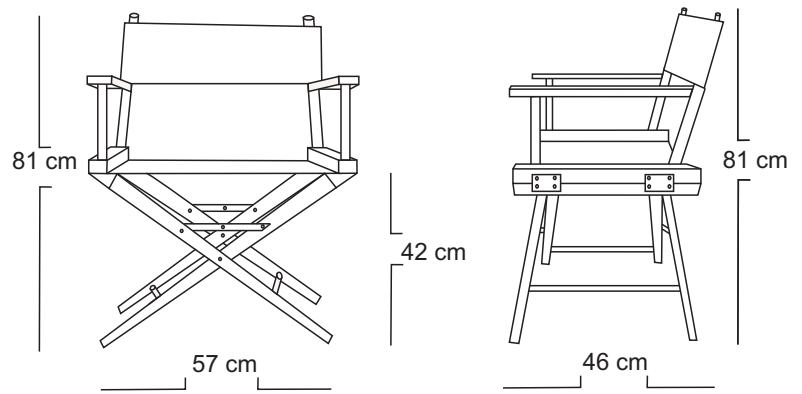

FLORENCE DIRECTOR CHAIR

DRC97

DESCRIPTION :

The classic directors chair gets a new upgrade. Teak wooden frame with back slims and seat made of one of our performance fabric collection. Comfortable streamlined and casual these chairs add a touch of flair to any dining or living space. The sturdy metal hinges allow the chair to be folded easily and carried around.

DIMENSIONS :

Total Width : 57 cm
 Total Depth : 46 cm
 Height : 81 cm
 Seat Height : 42 cm
 Seat depth : 38 cm

PACKAGING

Weight : 4,85 kg /Unit
 Volume : 0.10 m³
 Packing : 1 / Box

FINISHING

AM I - Stain

AM II - Stain