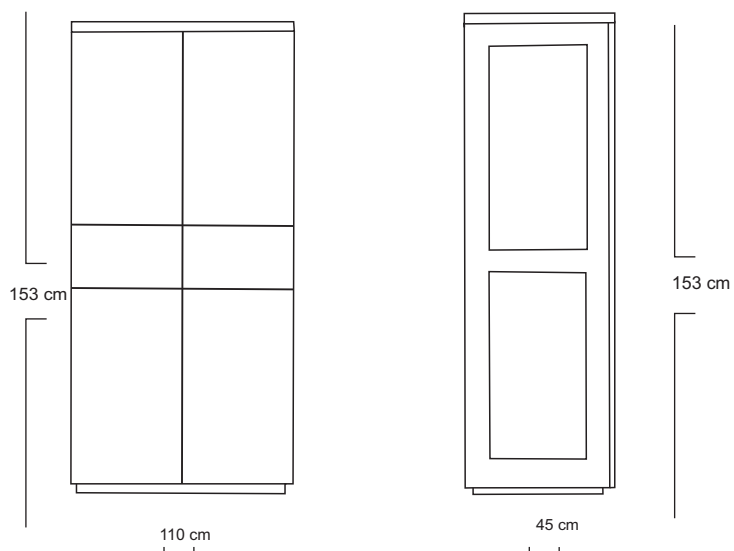

# BAHAMAS STORAGE CUPBOARD BC60

## DESCRIPTION

Smartly designed to maximize space, providing ample storage. Solid teakwood frame with teak veneered interior detailing for ease of operation of drawers. Naturally occurring knol and grain add character to each piece. Self closing metal undermount drawer slides. Clean linear lines add a touch of simplicity and scandinavian warmth.

## DIMENSIONS

Total Width : 110 cm

Total Depth : 45 cm

Height : 153 cm

## PACKAGING

Weight :

( Per Unit )

Volume : 0.78 m<sup>3</sup>

Packing : 1 pcs / box