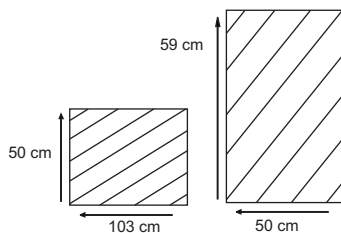

BAHAMAS BABY CHAIR BC01

DESCRIPTION

Sturdy and durable baby chair with a tray and safety belt included. Gives the right seat height for the child to eat at the same dining table as grown-ups, which helps them develop social and eating skills. A babychair is an often overlooked but must-have furniture item for restaurants.

DIMENSIONS

Total Width : 48 cm
 Total Depth : 57 cm
 Height : 101 cm
 Seat Height : 60 cm
 Seat Depth : 47cm

PACKAGING

Weight : 10.60 kg
 (Per Unit)
 Volume : 0.30 m³
 Packing : 1 / Box

FINISHING

AM I - Stain