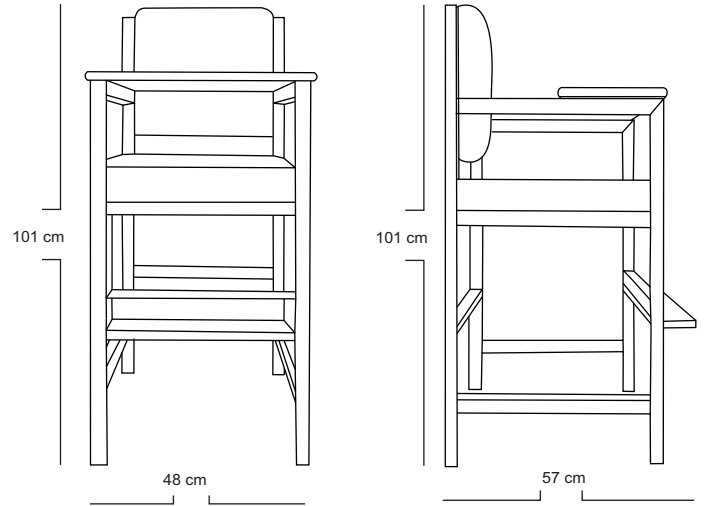

BAHAMAS BABY CHAIR BC01

DESCRIPTION

Sturdy and durable baby chair with a tray and safety belt included. Gives the right seat height for the child to eat at the same dining table as grown-ups, which helps them develop social and eating skills. A babychair is an often overlooked but must-have furniture item for restaurants.

DIMENSIONS

Total Width : 48 cm
 Total Depth : 57 cm
 Height : 101 cm
 Seat Height : 60 cm
 Seat Depth : 47cm

PACKAGING

Weight : 10.60 kg
 (Per Unit)
 Volume : 0.30 m³
 Packing : 1 / Box

FINISHING

AM I - Stain