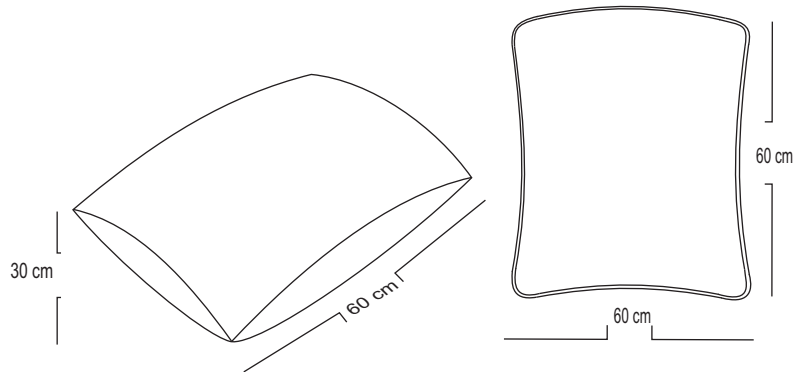

SQUARE THROW PILLOW TP6060

DESCRIPTION

Made for fully outdoor use - using high performance marine grade materials. Performance outdoor fabrics sunbrella or sunproof. High density quick drying foam, in a nylon mesh lining sewn with serafil threads and fastening parts by YKK.

DIMENSIONS

Width : 60 cm

Depth : 60 cm

Thickness : 30 cm

PACKAGING

Weight : 1.75 kg
(Per Unit)

Volume : 0.108 m³

Packing : 1 / Plastic