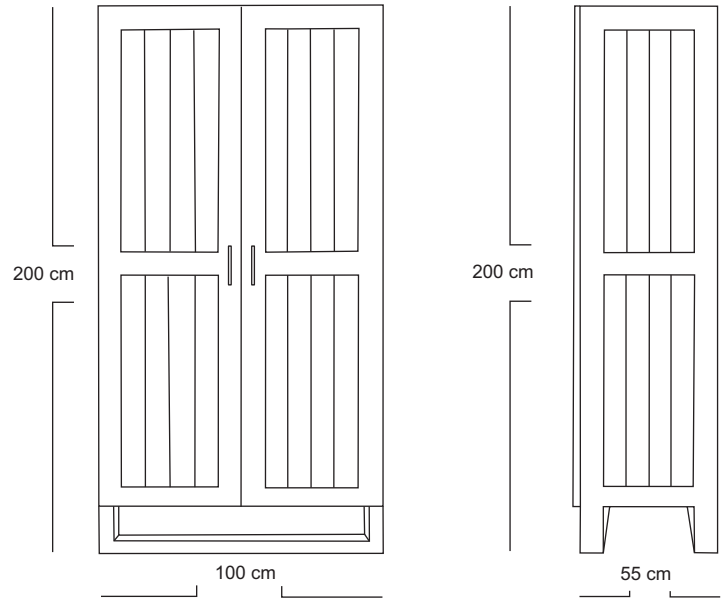

CHELSEA WARDROBE HRC072

DESCRIPTION

Solid teakwood wardrobe - beautifully handcrafted by expertcraftsmen. Strong vertical lines, hand selected timber for the beauty of their grain.

FINISHING

AM I - Stain

AM II - Stain

Light Teak Brown

Dark Teak Brown

Teak oil

Smooth Sanding

Red Mahogany

DIMENSIONS

Total Width : 100 cm

Total Depth : 55 cm

Height : 200 cm

PACKAGING

Weight :
(Per Unit)

Volume : 1.17 m³

Packing : 1 unit / box