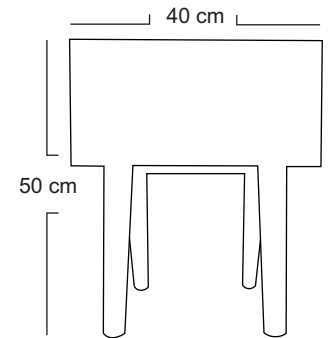

SCANIA BEDSIDE TABLE BST12

DESCRIPTION

Inspired by scandinavian design.
Knockdown construction
and easy to assemble.

DIMENSIONS

Total Width : 50 cm

Total Depth : 40 cm

Height : 50 cm