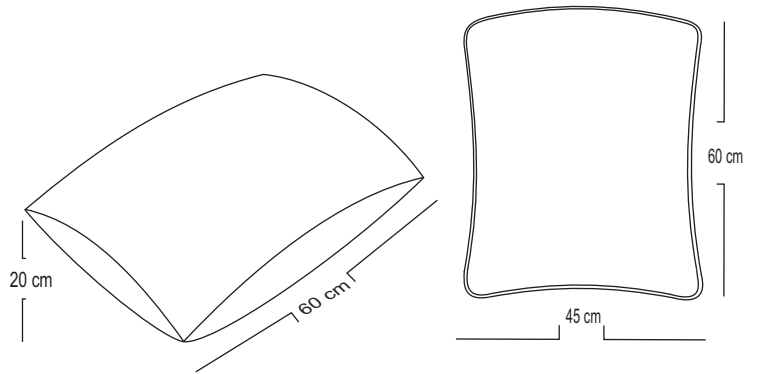

THROW PILLOW TP6045

DESCRIPTION

Made for fully outdoor use - using high performance marine grade materials. Performance outdoor fabrics sunbrella or sunproof. High density quick drying foam, in a nylon mesh lining sewn with serafil threads and fastening parts by YKK.

DIMENSIONS

Width : 60 cm

Depth : 45 cm

Thickness : 20 cm