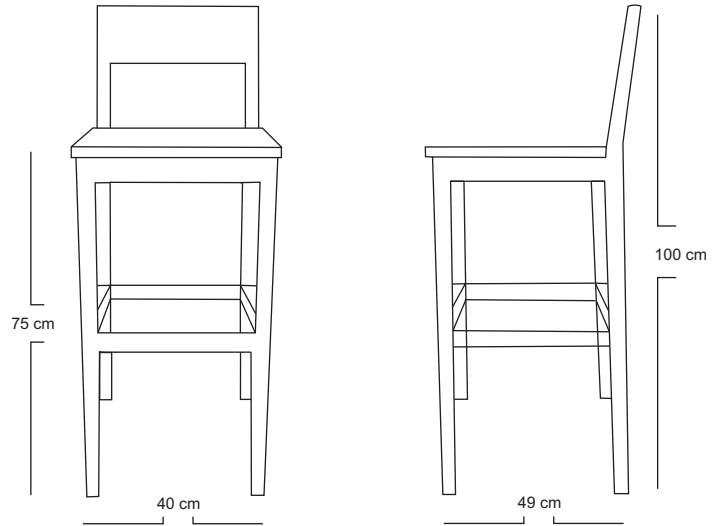

RITZ BAR CHAIR HBC56

DESCRIPTION

Made from solid teakwood.
Sturdy, durable and reasonably comfortable.

DIMENSIONS

Total Width : 40 cm

Total Depth : 49 cm

Height : 100 cm

Seat Height : 75 cm

Seat Depth : 43 cm

PACKAGING

Weight : 7.35 kg
(Per Unit)

Volume : 0.40 m³

Packing : 2 / Box

FINISHING

AM I - Stain

AM II - Stain