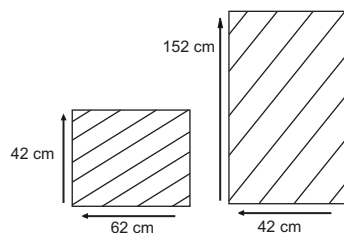

RITZ BAR CHAIR HBC56

DESCRIPTION

Made from solid teakwood.
Sturdy, durable and reasonably comfortable.

DIMENSIONS

Total Width : 40 cm

Total Depth : 49 cm

Height : 100 cm

Seat Height : 75 cm

Seat Depth : 43 cm

PACKAGING

Weight : 7.35 kg
(Per Unit)

Volume : 0.40 m³

Packing : 2 / Box

FINISHING

AM I - Stain

AM II - Stain