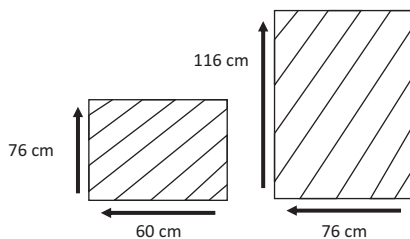

CABANA CHAIR

HRC55

Description :

Rehau/Viro fiber handwoven wicker over aluminium frame.
Elegant and comfortable.

Dimensions :

Total Width : 60 cm
Total Depth : 58 cm
Height : 82 cm
Seat Height : 45 cm

Packaging :

Weight : 4 kg /Unit
Volume : 0.53 m³
Packing : 4 / Pack

Synthetic Wicker :

Rehau

Cappuccino

Black

Whitewash

Honey Wicker

White