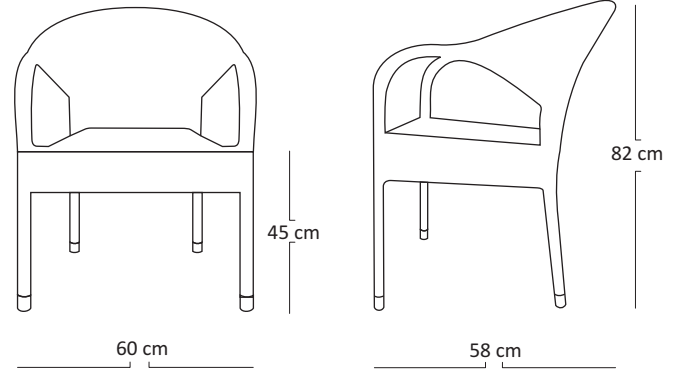

CABANA CHAIR

HRC55

Description :

Rehau/Viro fiber handwoven wicker over aluminium frame.
Elegant and comfortable.

Dimensions :

Total Width : 60 cm
Total Depth : 58 cm
Height : 82 cm
Seat Height : 45 cm

Packaging :

Weight : 4 kg /Unit
Volume : 0.53 m³
Packing : 4 / Pack

Synthetic Wicker :

Rehau

Cappuccino

Black

Whitewash

Honey Wicker

White