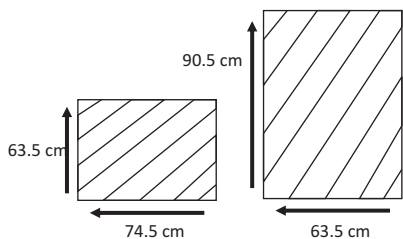

MALDIVES SOFA

LC39

Description :

Wide arm chair with straight lines and deep proportions, the Maldives sofa provides comfortable seating for relaxing. Cushions available in a variety of colors and materials. Carved from solid teak wood.

Dimensions :

Total Width : 63 cm
Total Depth : 74 cm
Height : 90 cm
Seat Height : 40 cm

Packaging :

Weight : 25 kg /Unit
Volume : 0.41 m³
Packing : 1 / Box

Cushion Fabrics :

Sunproof

110
Maroon Red

044
Pacific Blue