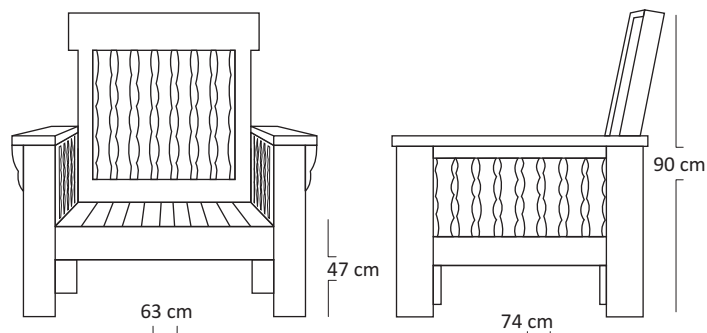

MALDIVES SOFA

LC39

Description :

Wide arm chair with straight lines and deep proportions, the Maldives sofa provides comfortable seating for relaxing. Cushions available in a variety of colors and materials. Carved from solid teak wood.

Dimensions :

Total Width : 63 cm
Total Depth : 74 cm
Height : 90 cm
Seat Height : 40 cm

Packaging :

Weight : 25 kg /Unit
Volume : 0.41 m³
Packing : 1 / Box

Cushion Fabrics :

Sunproof

110
Maroon Red

044
Pacific Blue