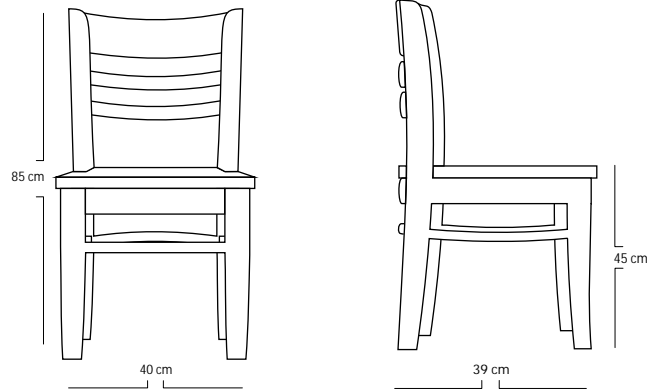

DOME CHAIR HDC49

DESCRIPTION

A handy chair suitable for Cafe and restaurants is made of Solid wood. The chair is designed to maximize your seating capacity without compromising the comfort of your valued customers.

DIMENSIONS

Total Width : 40 cm
Total Depth : 39 cm
Height : 85 cm
Seat Height : 45 cm

PACKAGING

Weight : 8 kg / Unit
Volume : 0.13 m³
Packing : 1 / Box

FINISHING

AM I - Stain

AM II - Stain

Light Teak Brown