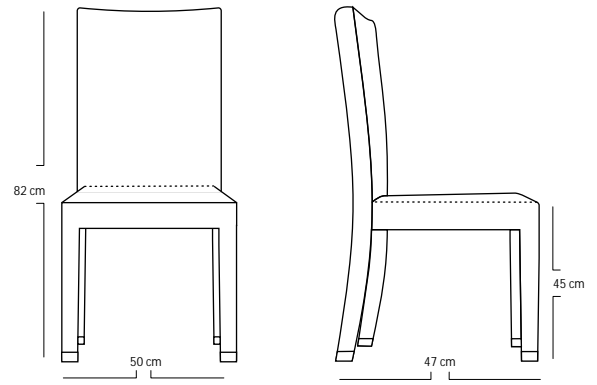

PANAMA SIDE CHAIR HRC50

SYNTHETIC WICKER

Rehau

Viro

DESCRIPTION

Our Panama side chair pairs perfectly with our Hawaii Outdoor Furniture Collection for an eclectic, mix-and-match feel. Constructed from synthetic rattan, it's comfortable, lightweight and easy to maintain.

DIMENSIONS

Total Width : 50 cm
Total Depth : 47 cm
Height : 82 cm
Seat Height : 47 cm