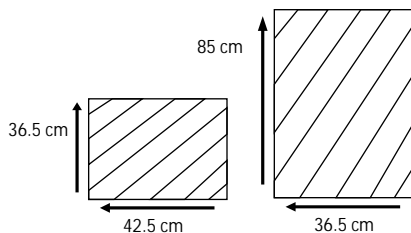

KOPITIAM CHAIR HDC2028

DESCRIPTION

Made by using solid Teak. It is available in light and dark brown colors. Popular for traditional themed homes and restaurants.

DIMENSIONS

Total Width : 42 cm
Total Depth : 36 cm
Height : 84.5 cm
Seat Height : 45 cm

PACKAGING

Weight : 5 kg / Unit
Volume : 0.12 m³
Packing : 1 / Box

FINISHING

AM I - Stain

AM II - Stain

Light Teak Brown

Dark Teak Brown

Teak oil