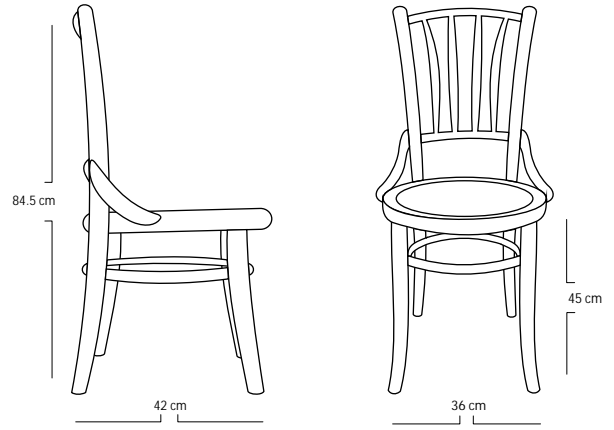

KOPITIAM CHAIR HDC2028

DESCRIPTION

Made by using solid Teak. It is available in light and dark brown colors. Popular for traditional themed homes and restaurants.

DIMENSIONS

Total Width : 42 cm
Total Depth : 36 cm
Height : 84.5 cm
Seat Height : 45 cm