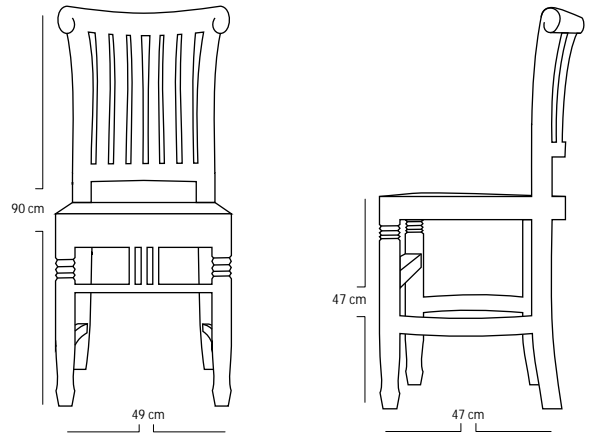

CONCORDE CHAIR HDC01

FINISHING

DESCRIPTION

Concorde chair is simple, comfortable and durable - qualities that we at Horestco aspire to have in all our furniture.

One of our most popular dining chairs - easily found at a lot of restaurants around Kuala Lumpur.

It is made in high quality Teak wood.

DIMENSIONS

Total Width : 49 cm

Total Depth : 47 cm

Height : 92 cm

Seat Height : 47 cm