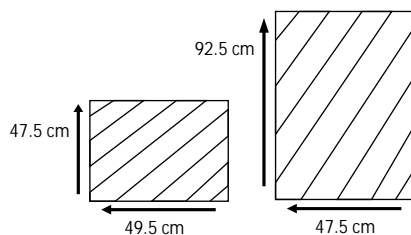

PACKAGING

Weight : 7 kg / Unit

Volume : 0.21 m³

Packing : 1 / Box

CUSHION FABRICS

Sunproof

Sunbrella