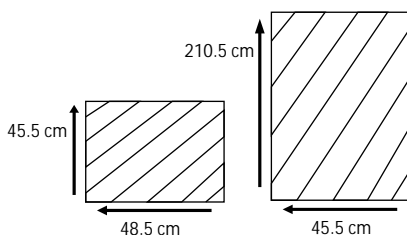

Highly durable, long lasting and low maintenance furniture.

Made of Grade A Kiln dried plantation grown teak wood and grade 304 stainless steel.

DIMENSIONS

Total Width : 48 cm
 Total Depth : 45 cm
 Height : 105.5 cm
 Seat Height : 75 cm

PACKAGING

Weight : 7 kg /Unit
 Volume : 0.22 m³
 Packing : 2 / Box

FINISHING

AM I - Stain

AM II - Stain

Light Teak Brown

Dark Teak Brown

Teak oil