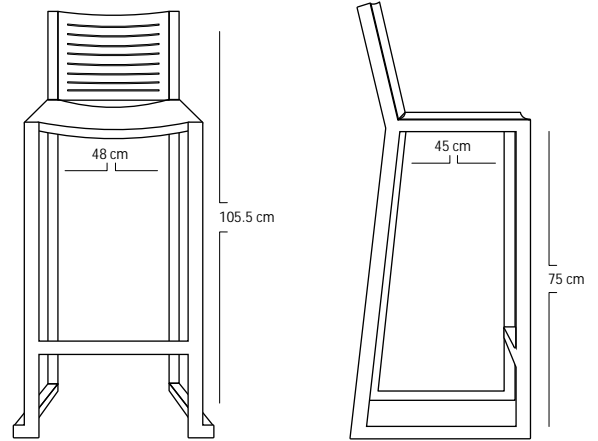

ACCURA BAR CHAIR

HBC19

DESCRIPTION

Resulting from a collaboration with a top Malaysian architect, our Accura Collection combines the timeless beauty of Teak Wood with the strength and resiliency of Stainless Steel to produce stunning designs and high performance furniture. Perfect for heavy duty outdoor use in a residential or a commercial setting.

Highly durable, long lasting and low maintenance furniture.

Made of Grade A Kiln dried plantation grown teak wood and grade 304 stainless steel.

DIMENSIONS

Total Width : 48 cm
Total Depth : 45 cm
Height : 105.5 cm
Seat Height : 75 cm