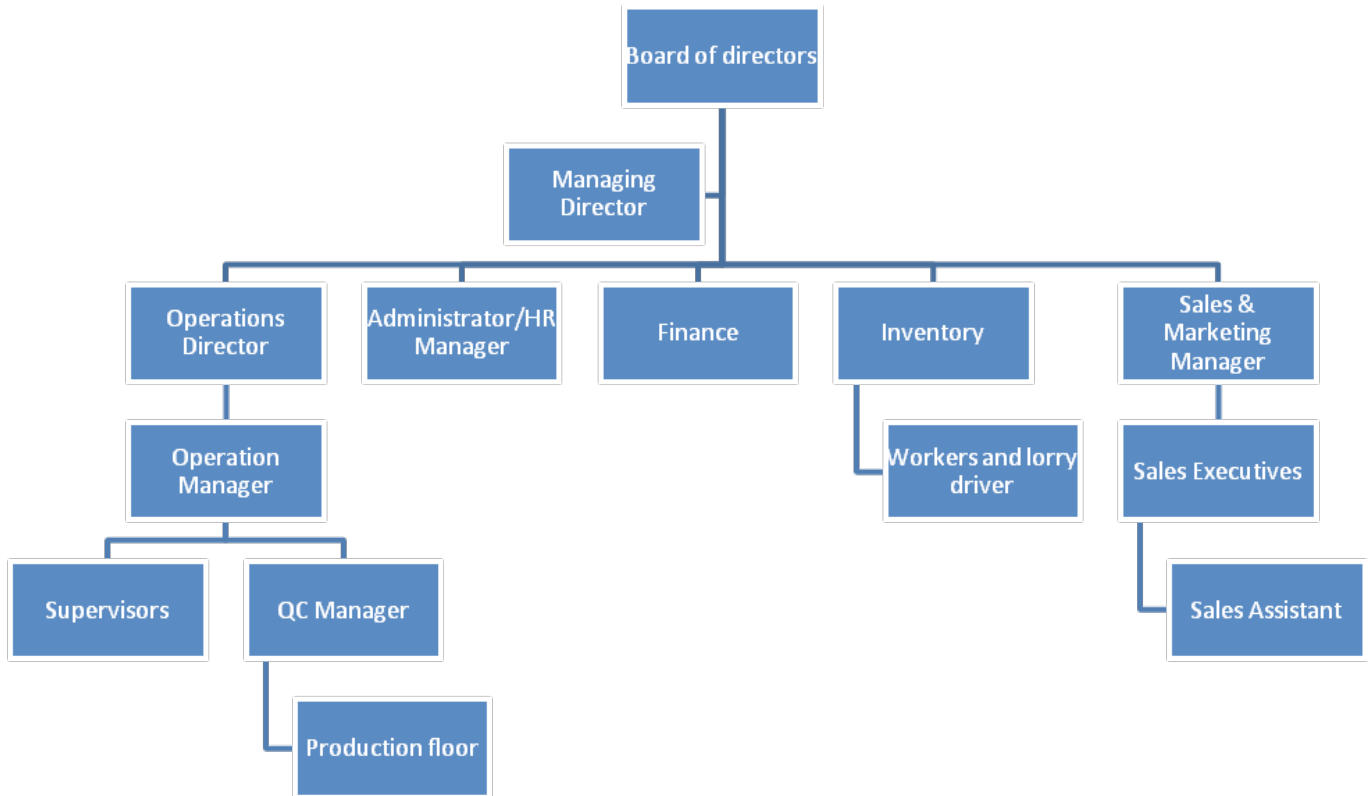

Organizational Structure