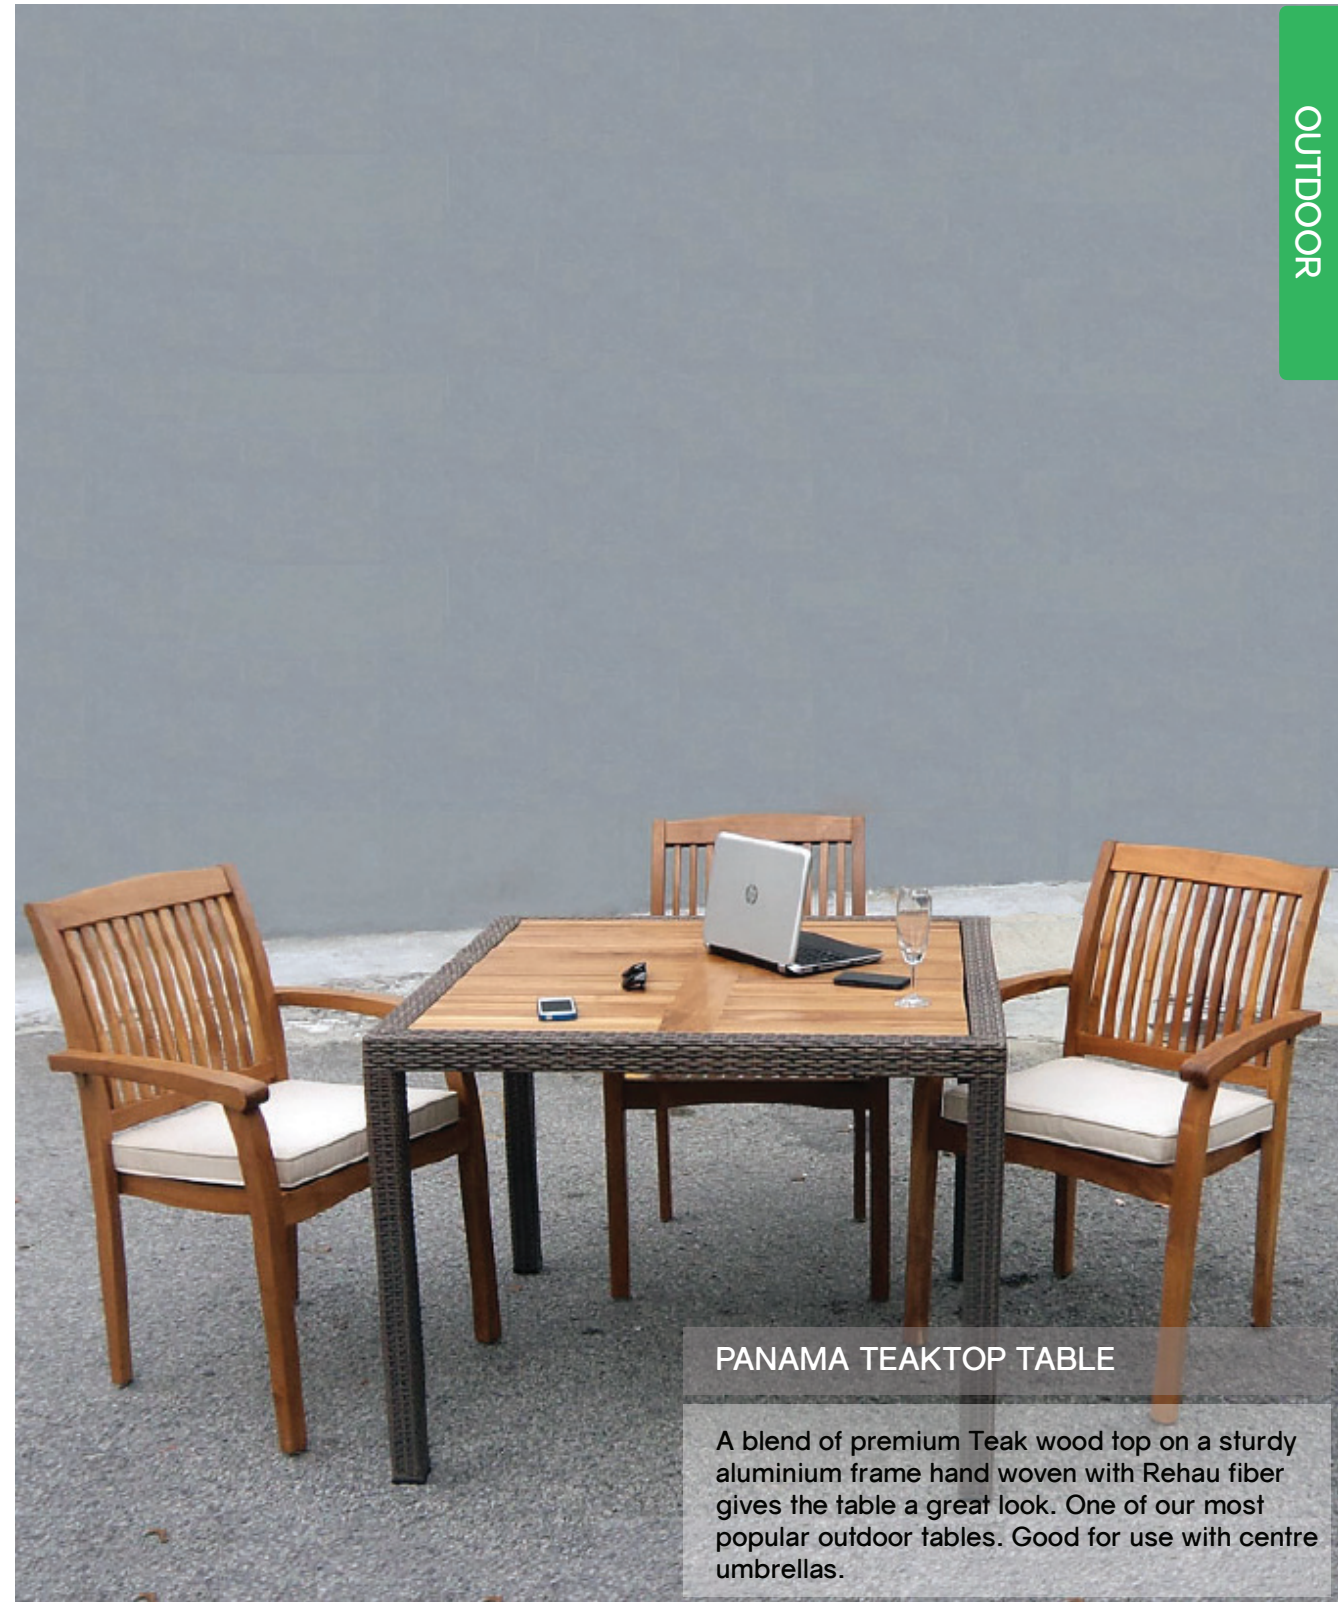

Ø100 X 78H

**HAWAII GLASSTOP ROUND**

HOD-21

Ø120 X 78H

\*All tables are available in various size

OUTDOOR

**PANAMA TEAKTOP TABLE**

A blend of premium Teak wood top on a sturdy aluminium frame hand woven with Rehau fiber gives the table a great look. One of our most popular outdoor tables. Good for use with centre umbrellas.