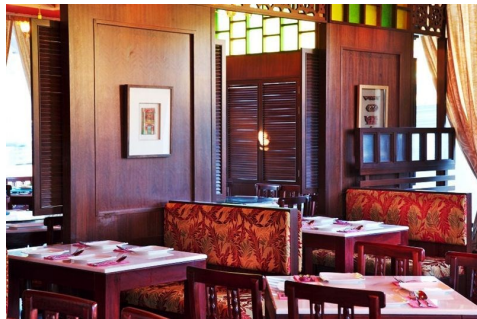

Nyonya

In 2010 Little Singapore Restaurant Group was recognised Restaurant & Catering Queensland as the winner of the prestigious 'Best Asian Restaurant (Malaysian)'. Little Nyonya, Little Singapore Restaurant group has grown from a single restaurant in Sunnybank in 2005 to five impressive locations across Brisbane in 2011.

SCOPE OF PROJECT

- Dining chairs
- Bar chairs