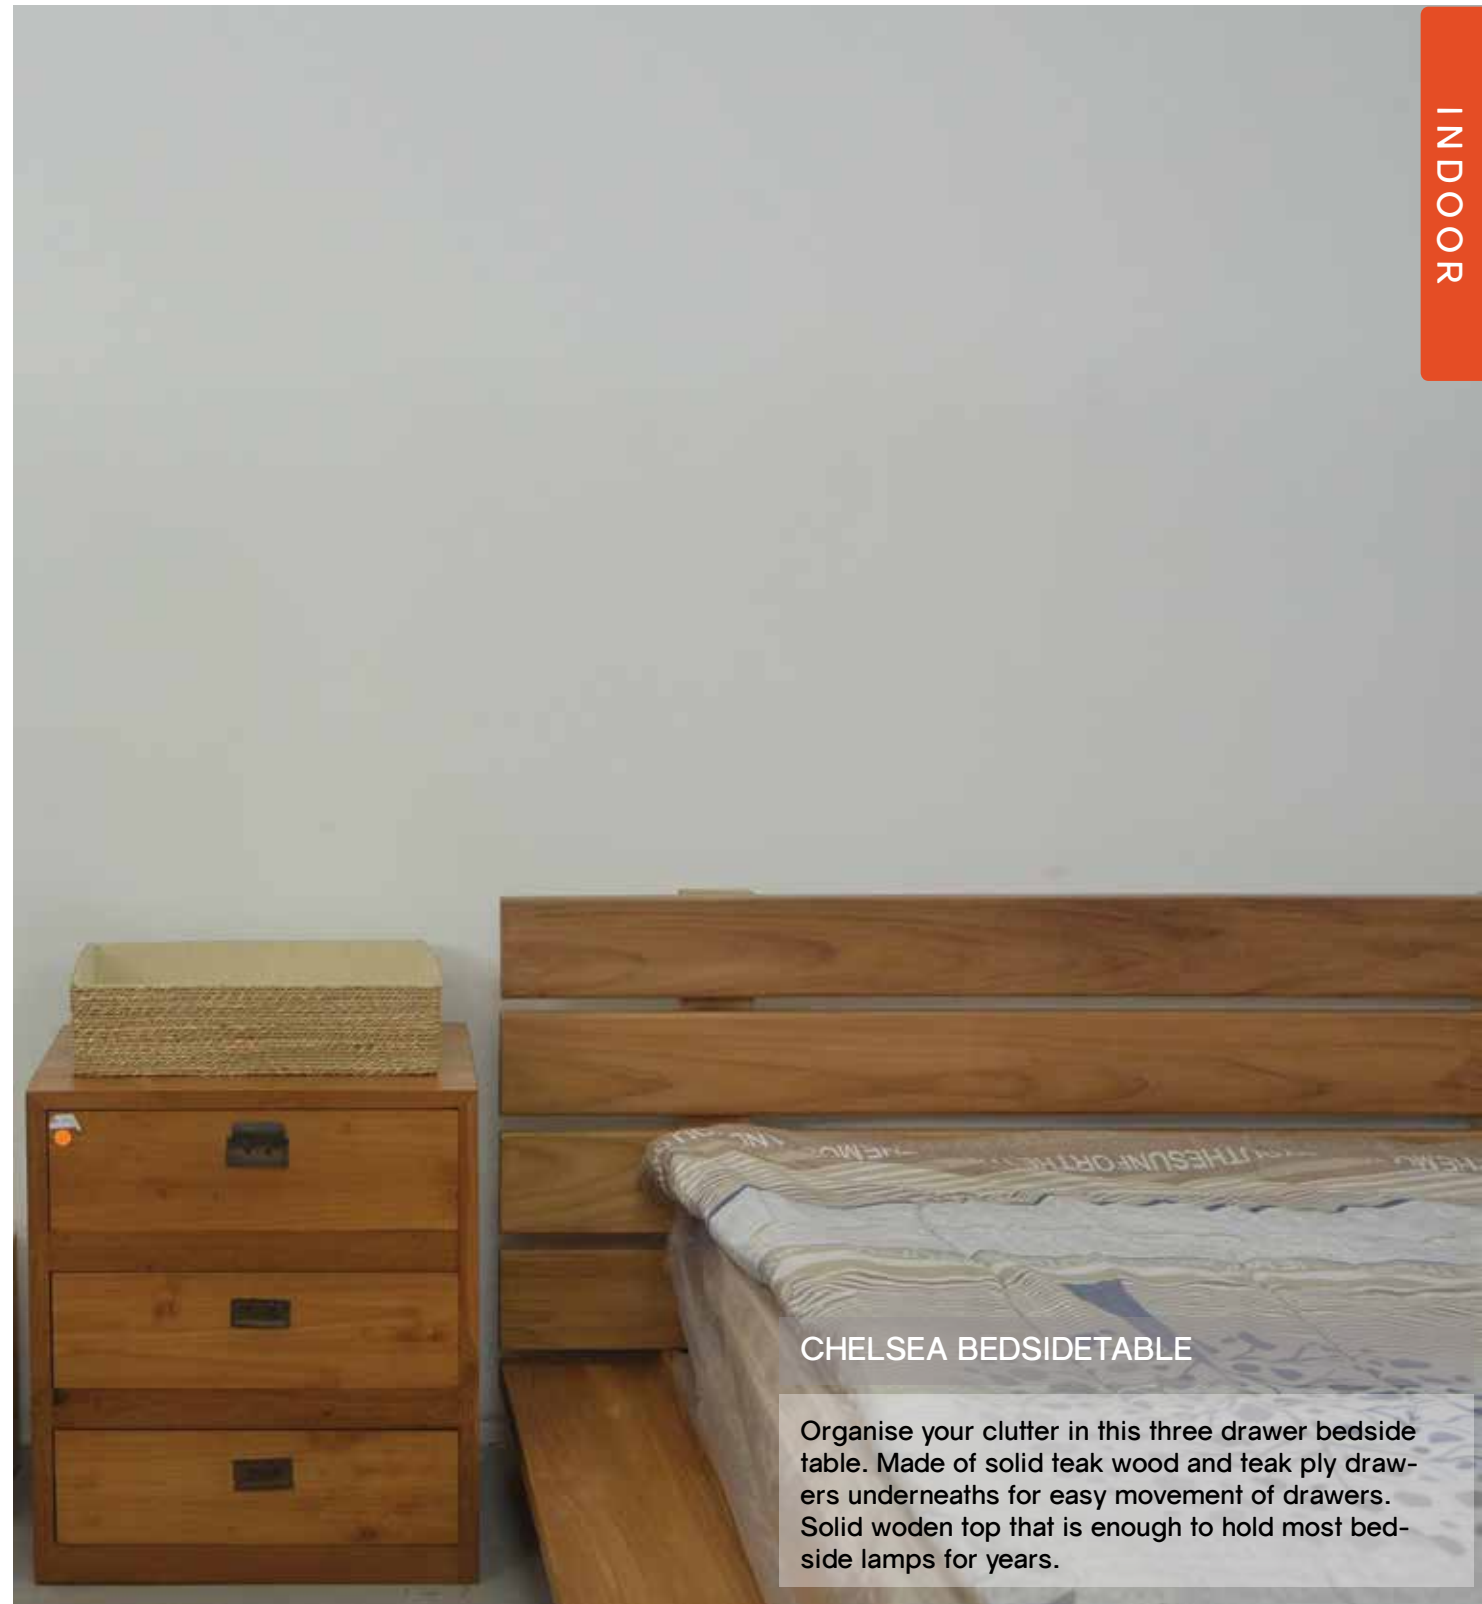

# BEDFRAMES

INDOOR

INDOOR

**CHELSEA BED**  
BD-1003

**BAHAMAS BED**  
BD-1004

**HUDSON BED**  
BD1005

**LIVERPOOL BED**  
BD-1002

**TIARA POSTER BED**  
HRC301

**MILAN POSTER BED**  
HRC304

**MURANO BED**  
BD1007

**CHELSEA ROCKING BABY**  
RBC1001  
121LX61DX71H

\*All bad frames available in  
King size : 195LX185W  
Queen Size : 195LX155W

# BEDSIDE TABLES

**HUDSON BEDSIDE TABLE**  
BST-105  
50WX50DX50H

**BAHAMAS BEDSIDE TABLE**  
BST-11  
50WX50DX50H

**CHELSEA BEDSIDETABLE**  
CBT-103  
45LX40DX51H

**SCANIA BEDSIDE TABLE**  
BST-12  
50WX40DX50H

**BAHAMAS DRESSING TABLE**  
DT-01  
120LX60DX72H

**CHELSEA BEDSIDETABLE**

Organise your clutter in this three drawer bedside table. Made of solid teak wood and teak ply drawers underneath for easy movement of drawers. Solid woden top that is enough to hold most bedside lamps for years.